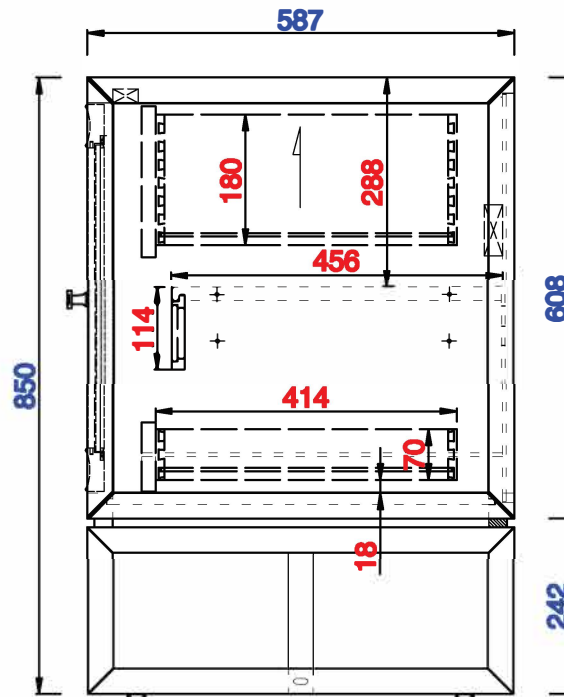

JAMES MARTIN

VANITIES™

Athens 1219mm Single Vanity Cabinet  
Diagrams with Dimensions  
page 01 of 03

**NOTE ONE:** Countertops are not shown in these diagrams. (Cabinet Only)

**NOTE TWO:** This vanity does not have a Backsplash.

Please consult our website for Countertop Diagrams: [www.jamesmartinvanities.com](http://www.jamesmartinvanities.com)

Version:202010

1219mm

Item Number:  
E645-V48-MCA  
E645-V48-GW

JAMES MARTIN

VANITIES™

Athens 1219mm Single Vanity Cabinet  
Diagrams with Dimensions  
page 02 of 03

**NOTE ONE: Countertops are not shown in these diagrams . (Cabinet Only)**

**NOTE TWO: Internal Shelves (Shown) are designed to align with sinks in James Martin's Optional Countertops. Customer's own countertops and sinks may align differently, and modification may be required. Please consult our website for Countertop Diagrams: [www.jamesmartinvanities.com](http://www.jamesmartinvanities.com)**

Version:202010

1219mm

Item Number:  
E645-V48-MCA  
E645-V48-GW

JAMES MARTIN

VANITIES™

Athens 1219mm Single Vanity Cabinet  
Diagrams with Dimensions  
page 03 of 03

**NOTE ONE:** Countertops are not shown in these diagrams . (Cabinet Only)