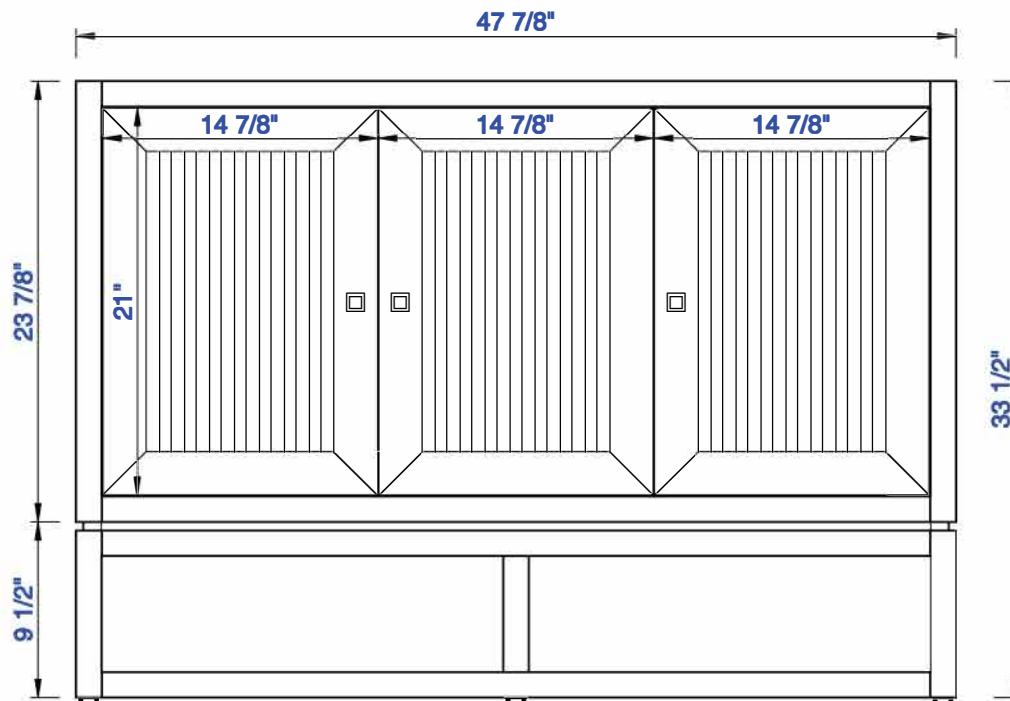

48"

Item Number:  
E645-V48-MCA  
E645-V48-GW

JAMES MARTIN

VANITIES™

Athens 48" Single Vanity Cabinet  
Diagrams with Dimensions  
page 01 of 03

**NOTE ONE: Countertops are not shown in these diagrams. (Cabinet Only)**

**NOTE TWO: This vanity does not have a Backsplash.**

**Please consult our website for Countertop Diagrams: [www.jamesmartinvanities.com](http://www.jamesmartinvanities.com)**

**Version:202010**

48"

Item Number:  
E645-V48-MCA  
E645-V48-GW

Version:202010

48"

Item Number:  
E645-V48-MCA  
E645-V48-GW

JAMES MARTIN

VANITIES™

Athens 48" Single Vanity Cabinet  
Diagrams with Dimensions  
page 03 of 03

**NOTE ONE:** Countertops are not shown in these diagrams . (Cabinet Only)

Version:202010

1219mm

Item Number:  
E645-V48-MCA  
E645-V48-GW

JAMES MARTIN

VANITIES™

Athens 1219mm Single Vanity Cabinet  
Diagrams with Dimensions  
page 03 of 03

**NOTE ONE:** Countertops are not shown in these diagrams . (Cabinet Only)