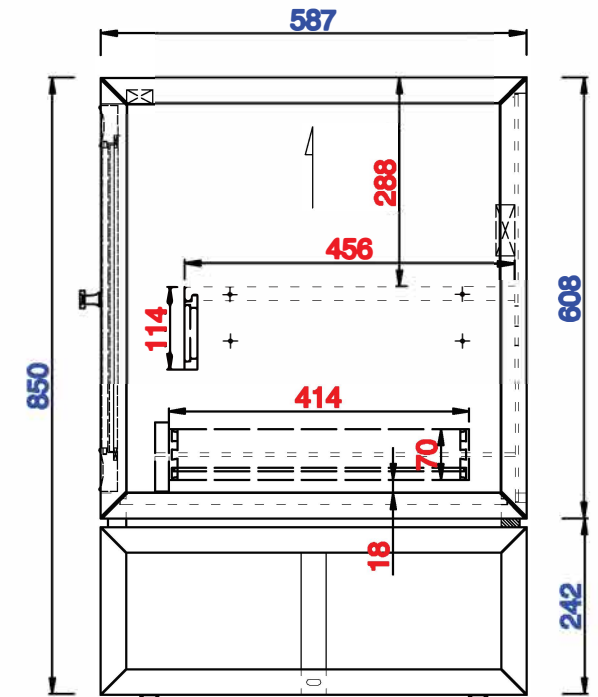

JAMES MARTIN

VANITIES™

Athens 1219mm Single Vanity Cabinet  
Diagrams with Dimensions  
page 01 of 03

**NOTE ONE:** Countertops are not shown in these diagrams. (Cabinet Only)

**NOTE TWO:** This vanity does not have a Backsplash.

Please consult our website for Countertop Diagrams: [www.jamesmartinvanities.com](http://www.jamesmartinvanities.com)

Version:202010

1219mm

Item Number:  
E645-V48-MCA  
E645-V48-GW

JAMES MARTIN

VANITIES™

Athens 1219mm Single Vanity Cabinet  
Diagrams with Dimensions  
page 02 of 03

**NOTE ONE: Countertops are not shown in these diagrams . (Cabinet Only)**

**NOTE TWO: Internal Shelves (Shown) are designed to align with sinks in James Martin's Optional Countertops. Customer's own countertops and sinks may align differently, and modification may be required. Please consult our website for Countertop Diagrams: [www.jamesmartinvanities.com](http://www.jamesmartinvanities.com)**

Version:202010

1219mm

Item Number:  
E645-V48-MCA  
E645-V48-GW

JAMES MARTIN

VANITIES™

Athens 1219mm Single Vanity Cabinet  
Diagrams with Dimensions  
page 03 of 03

**NOTE ONE:** Countertops are not shown in these diagrams . (Cabinet Only)