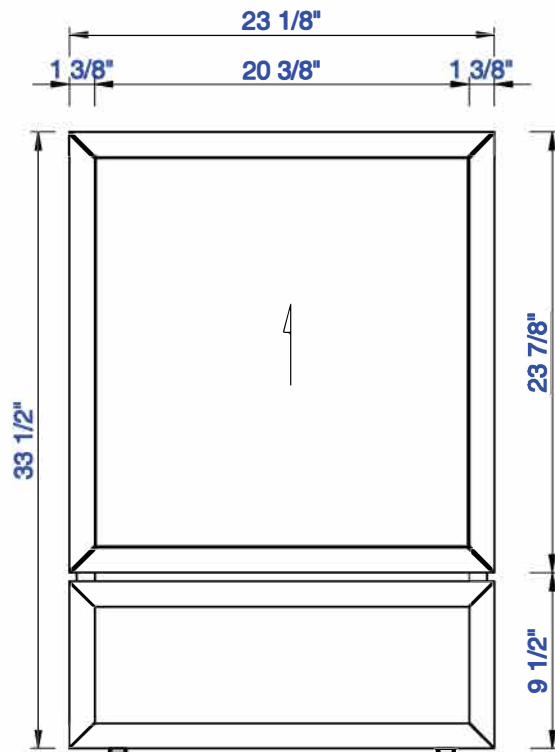

48"

Item Number:  
E645-V48-MCA  
E645-V48-GW

JAMES MARTIN

VANITIES™

Athens 48" Single Vanity Cabinet  
Diagrams with Dimensions  
page 01 of 03

**NOTE ONE: Countertops are not shown in these diagrams. (Cabinet Only)**

Version:202010

48"

Item Number:  
E645-V48-MCA  
E645-V48-GW

JAMES MARTIN

VANITIES™

Athens 48" Single Vanity Cabinet  
Diagrams with Dimensions  
page 03 of 03

**NOTE ONE:** Countertops are not shown in these diagrams . (Cabinet Only)

JAMES MARTIN

VANITIES™

Athens 1219mm Single Vanity Cabinet  
Diagrams with Dimensions  
page 01 of 03

**NOTE ONE:** Countertops are not shown in these diagrams. (Cabinet Only)

**NOTE TWO:** This vanity does not have a Backsplash.

Version:202010

1219mm

Item Number:  
E645-V48-MCA  
E645-V48-GW

JAMES MARTIN

VANITIES™

Athens 1219mm Single Vanity Cabinet  
Diagrams with Dimensions  
page 03 of 03

**NOTE ONE:** Countertops are not shown in these diagrams . (Cabinet Only)