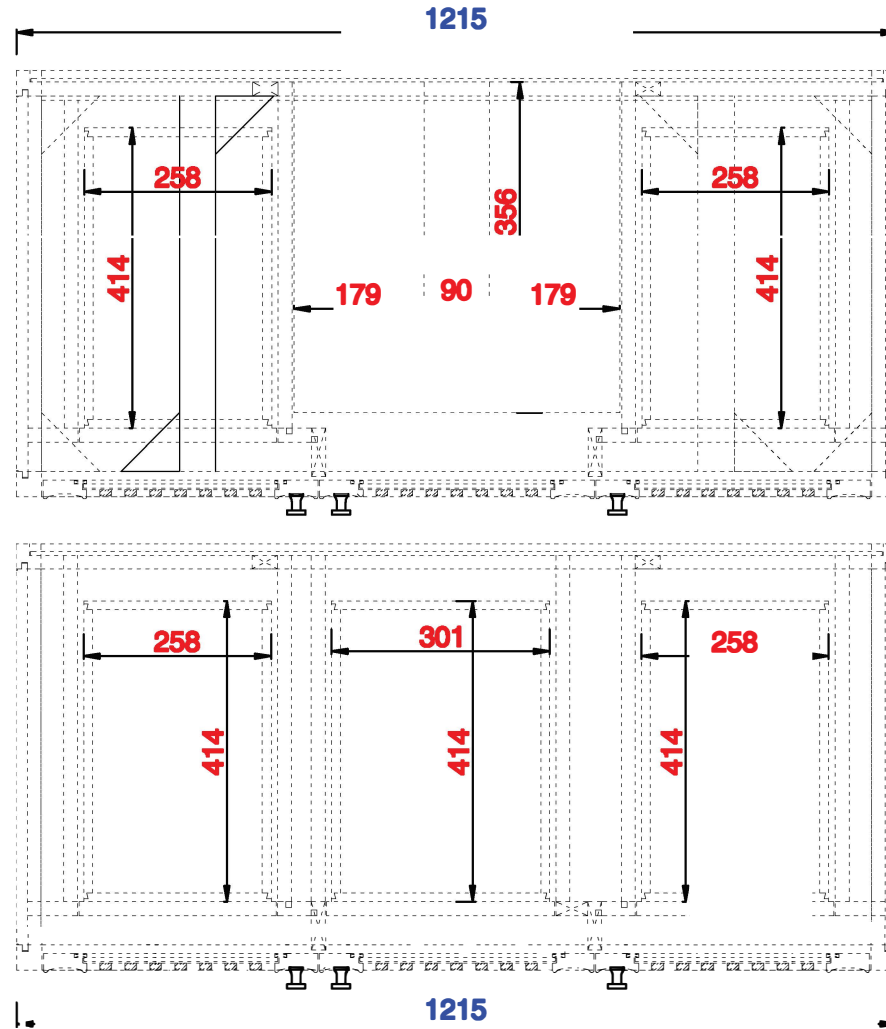

JAMES MARTIN

VANITIES™

Athens 1219mm Single Vanity Cabinet  
Diagrams with Dimensions  
page 01 of 03

**NOTE ONE:** Countertops are not shown in these diagrams. (Cabinet Only)

**NOTE TWO:** This vanity does not have a Backsplash.

Please consult our website for Countertop Diagrams: [www.jamesmartinvanities.com](http://www.jamesmartinvanities.com)

Version:202010

1219mm

Item Number:  
E645-V48-MCA  
E645-V48-GW

JAMES MARTIN

VANITIES™

Athens 1219mm Single Vanity Cabinet  
Diagrams with Dimensions  
page 02 of 03

**NOTE ONE: Countertops are not shown in these diagrams . (Cabinet Only)**

**NOTE TWO: Internal Shelves (Shown) are designed to align with sinks in James Martin's Optional Countertops. Customer's own countertops and sinks may align differently, and modification may be required. Please consult our website for Countertop Diagrams: [www.jamesmartinvanities.com](http://www.jamesmartinvanities.com)**

Version:202010

1219mm

Item Number:  
E645-V48-MCA  
E645-V48-GW

JAMES MARTIN

VANITIES™

Athens 1219mm Single Vanity Cabinet  
Diagrams with Dimensions  
page 03 of 03

**NOTE ONE:** Countertops are not shown in these diagrams . (Cabinet Only)