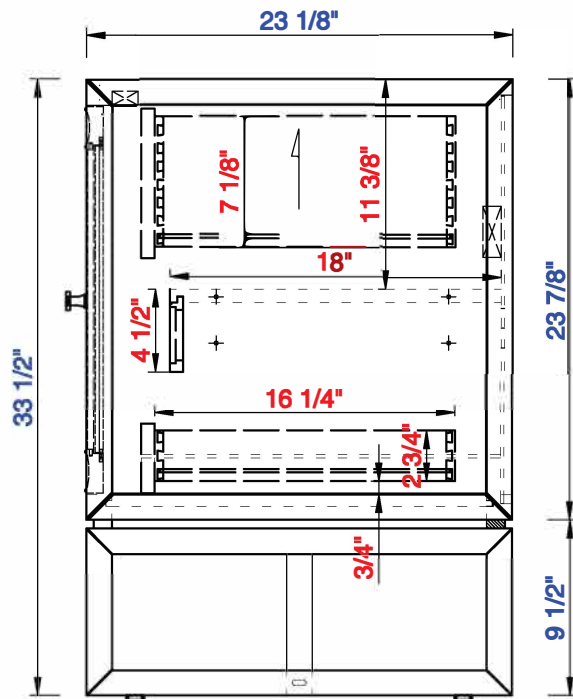

JAMES MARTIN

VANITIES™

Athens 48" Single Vanity Cabinet  
Diagrams with Dimensions  
page 02 of 03

**NOTE ONE: Countertops are not shown in these diagrams . (Cabinet Only)**

**NOTE TWO: Internal Shelves (Shown) are designed to align with sinks in James Martin's Optional Countertops. Customer's own countertops and sinks may align differently, and modification may be required. Please consult our website for Countertop Diagrams: [www.jamesmartinvanities.com](http://www.jamesmartinvanities.com)**

Version:202010

48"

Item Number:  
E645-V48-MCA  
E645-V48-GW

JAMES MARTIN

VANITIES™

Athens 48" Single Vanity Cabinet  
Diagrams with Dimensions  
page 03 of 03

**NOTE ONE:** Countertops are not shown in these diagrams . (Cabinet Only)

JAMES MARTIN

VANITIES™

Athens 1219mm Single Vanity Cabinet  
Diagrams with Dimensions  
page 01 of 03

**NOTE ONE:** Countertops are not shown in these diagrams. (Cabinet Only)

**NOTE TWO:** This vanity does not have a Backsplash.

Version:202010

1219mm

Item Number:  
E645-V48-MCA  
E645-V48-GW

JAMES MARTIN

VANITIES™

Athens 1219mm Single Vanity Cabinet  
Diagrams with Dimensions  
page 03 of 03

**NOTE ONE:** Countertops are not shown in these diagrams . (Cabinet Only)