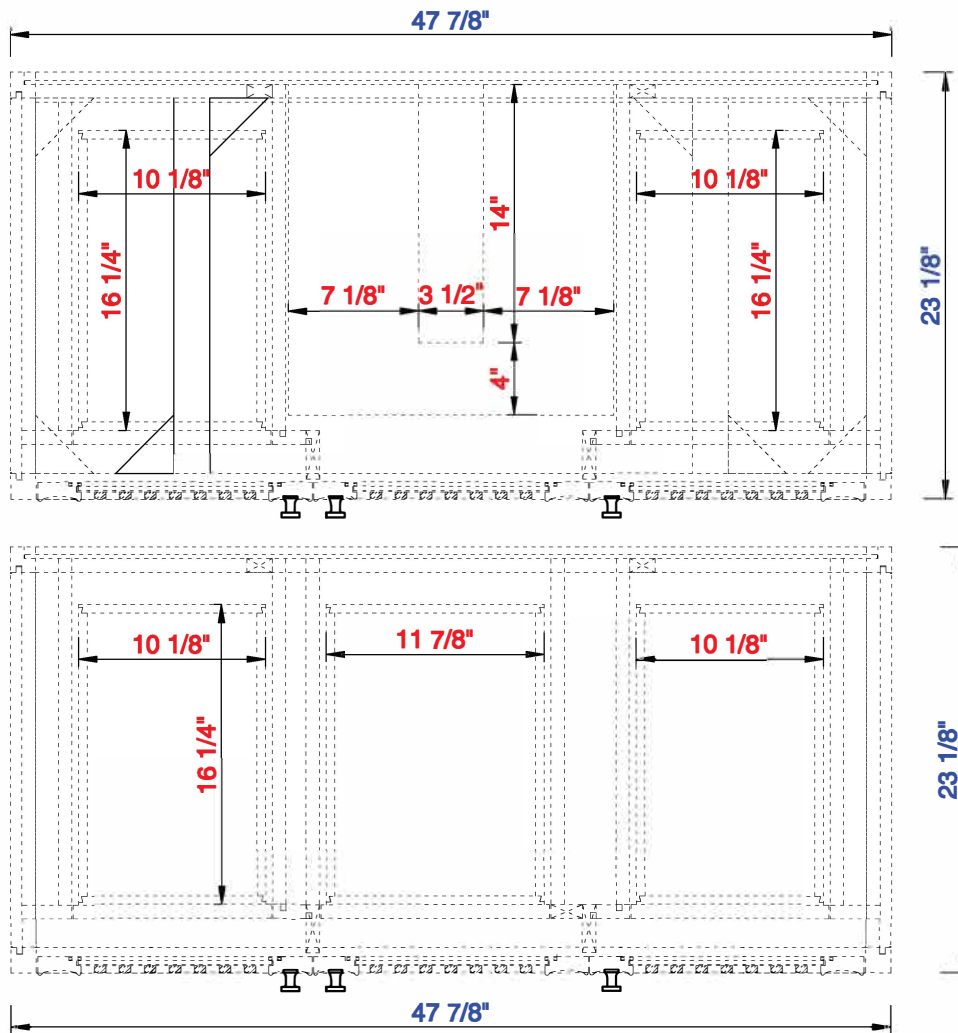

48"

Item Number:  
E645-V48-MCA  
E645-V48-GW

JAMES MARTIN

VANITIES™

Athens 48" Single Vanity Cabinet  
Diagrams with Dimensions  
page 01 of 03

**NOTE ONE: Countertops are not shown in these diagrams. (Cabinet Only)**

JAMES MARTIN

VANITIES™

Athens 48" Single Vanity Cabinet  
Diagrams with Dimensions  
page 02 of 03

**NOTE ONE: Countertops are not shown in these diagrams . (Cabinet Only)**

**NOTE TWO: Internal Shelves (Shown) are designed to align with sinks in James Martin's Optional Countertops. Customer's own countertops and sinks may align differently, and modification may be required. Please consult our website for Countertop Diagrams: [www.jamesmartinvanities.com](http://www.jamesmartinvanities.com)**

Version:202010

48"

Item Number:  
E645-V48-MCA  
E645-V48-GW

JAMES MARTIN

VANITIES™

Athens 48" Single Vanity Cabinet  
Diagrams with Dimensions  
page 03 of 03

**NOTE ONE:** Countertops are not shown in these diagrams . (Cabinet Only)

Version:202010

1219mm

Item Number:  
E645-V48-MCA  
E645-V48-GW

JAMES MARTIN

VANITIES™

Athens 1219mm Single Vanity Cabinet  
Diagrams with Dimensions  
page 03 of 03

**NOTE ONE:** Countertops are not shown in these diagrams . (Cabinet Only)