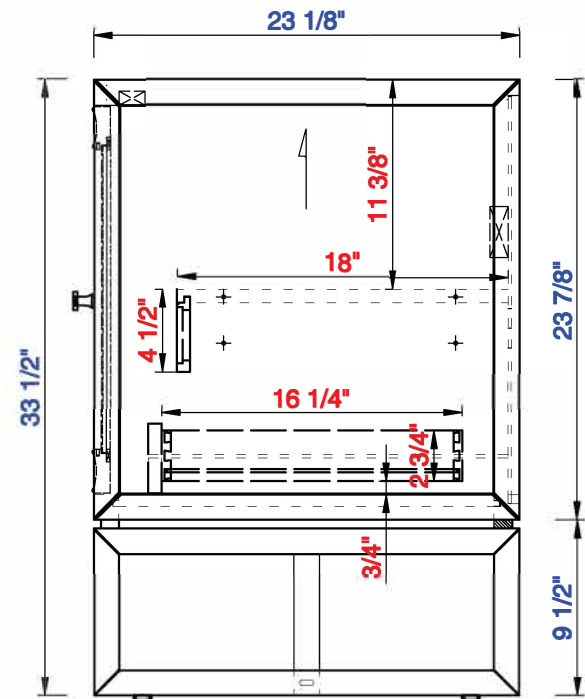

Version:202010

48"

Item Number:  
E645-V48-MCA  
E645-V48-GW

JAMES MARTIN

VANITIES™

Athens 48" Single Vanity Cabinet  
Diagrams with Dimensions  
page 03 of 03

**NOTE ONE:** Countertops are not shown in these diagrams . (Cabinet Only)

JAMES MARTIN

VANITIES™

Athens 1219mm Single Vanity Cabinet  
Diagrams with Dimensions  
page 01 of 03

**NOTE ONE:** Countertops are not shown in these diagrams. (Cabinet Only)

**NOTE TWO:** This vanity does not have a Backsplash.

Please consult our website for Countertop Diagrams: [www.jamesmartinvanities.com](http://www.jamesmartinvanities.com)

Version:202010

1219mm

Item Number:  
E645-V48-MCA  
E645-V48-GW

JAMES MARTIN

VANITIES™

Athens 1219mm Single Vanity Cabinet  
Diagrams with Dimensions  
page 02 of 03

Version:202010

1219mm

Item Number:  
E645-V48-MCA  
E645-V48-GW

JAMES MARTIN

VANITIES™

Athens 1219mm Single Vanity Cabinet  
Diagrams with Dimensions  
page 03 of 03

**NOTE ONE:** Countertops are not shown in these diagrams . (Cabinet Only)