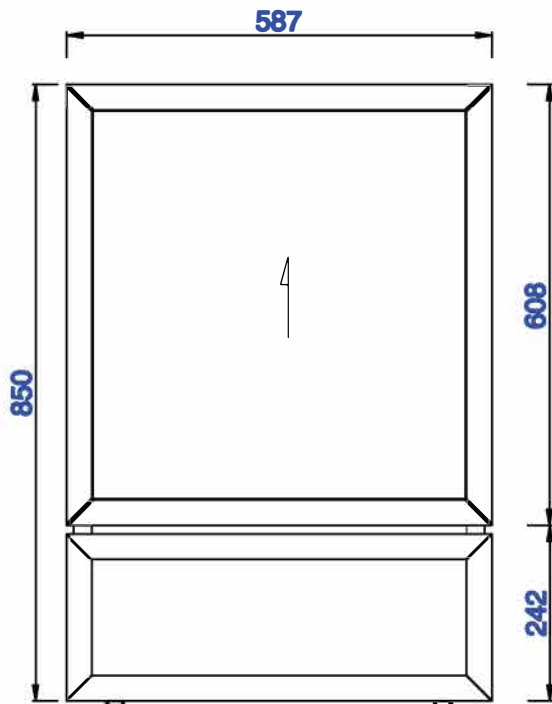

JAMES MARTIN

VANITIES™

Athens 1219mm Single Vanity Cabinet  
Diagrams with Dimensions  
page 01 of 03

**NOTE ONE:** Countertops are not shown in these diagrams. (Cabinet Only)

**NOTE TWO:** This vanity does not have a Backsplash.

Please consult our website for Countertop Diagrams: [www.jamesmartinvanities.com](http://www.jamesmartinvanities.com)

Version:202010

1219mm

Item Number:  
E645-V48-MCA  
E645-V48-GW

JAMES MARTIN

VANITIES™

Athens 1219mm Single Vanity Cabinet  
Diagrams with Dimensions  
page 02 of 03

**NOTE ONE: Countertops are not shown in these diagrams . (Cabinet Only)**

**NOTE TWO: Internal Shelves (Shown) are designed to align with sinks in James Martin's Optional Countertops. Customer's own countertops and sinks may align differently, and modification may be required. Please consult our website for Countertop Diagrams: [www.jamesmartinvanities.com](http://www.jamesmartinvanities.com)**

Version:202010

1219mm

Item Number:  
E645-V48-MCA  
E645-V48-GW

JAMES MARTIN

VANITIES™

Athens 1219mm Single Vanity Cabinet  
Diagrams with Dimensions  
page 03 of 03

**NOTE ONE:** Countertops are not shown in these diagrams . (Cabinet Only)