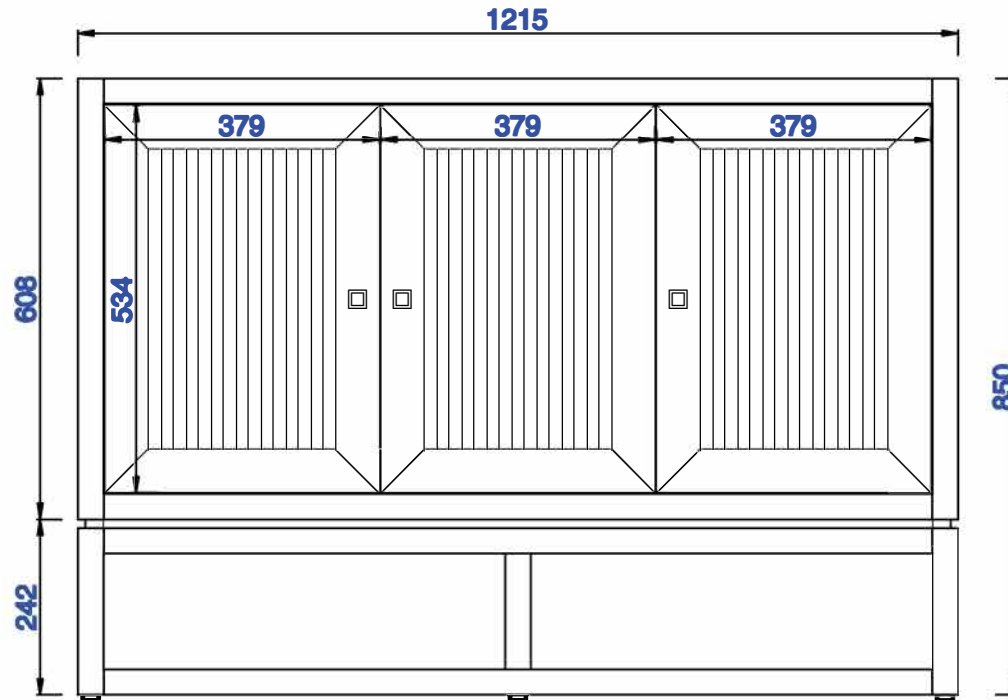

**NOTE TWO:** This vanity does not have a Backsplash.

Please consult our website for Countertop Diagrams: [www.jamesmartinvanities.com](http://www.jamesmartinvanities.com)

Version:202010

1219mm

Item Number:  
E645-V48-MCA  
E645-V48-GW

JAMES MARTIN

VANITIES™

Athens 1219mm Single Vanity Cabinet  
Diagrams with Dimensions  
page 01 of 03

**NOTE ONE:** Countertops are not shown in these diagrams. (Cabinet Only)

**NOTE TWO:** This vanity does not have a Backsplash.

Version:202010

1219mm

Item Number:  
E645-V48-MCA  
E645-V48-GW

JAMES MARTIN

VANITIES™

Athens 1219mm Single Vanity Cabinet  
Diagrams with Dimensions  
page 03 of 03

**NOTE ONE:** Countertops are not shown in these diagrams . (Cabinet Only)